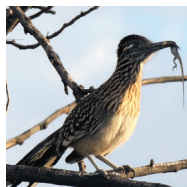

This checklist includes species observed frequently (at least once every three years) on the Christmas Mountains and in the surrounding area. Proximity to Mexico and major migratory flyways and varying climatic conditions may increase the likelihood for observing additional species regarded as "accidentals." Space is provided at the bottom of the list allowing notation of species that may infrequently occur.

An asterisk (*) confirms species known to nest on the property.

Pied-billed Grebe

White-ringed Dove

Greater Roadrunner*

Anna's Hummingbird

Order Anseriformes

- _____ Blue-winged Teal
- _____ Cinnamon Teal
- _____ Northern Shoveler
- _____ Gadwall
- _____ American Wigeon
- _____ Mallard
- _____ Northern Pintail
- _____ Green-winged Teal
- _____ Ring-necked Duck