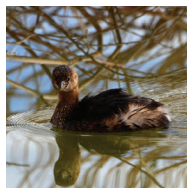

This checklist includes species observed frequently (at least once every three years) on the Christmas Mountains and in the surrounding area. Proximity to Mexico and major migratory flyways and varying climatic conditions may increase the likelihood for observing additional species regarded as "accidentals." Space is provided at the bottom of the list allowing notation of species that may infrequently occur.

An asterisk (*) confirms species known to nest on the property.

Pied-billed Grebe